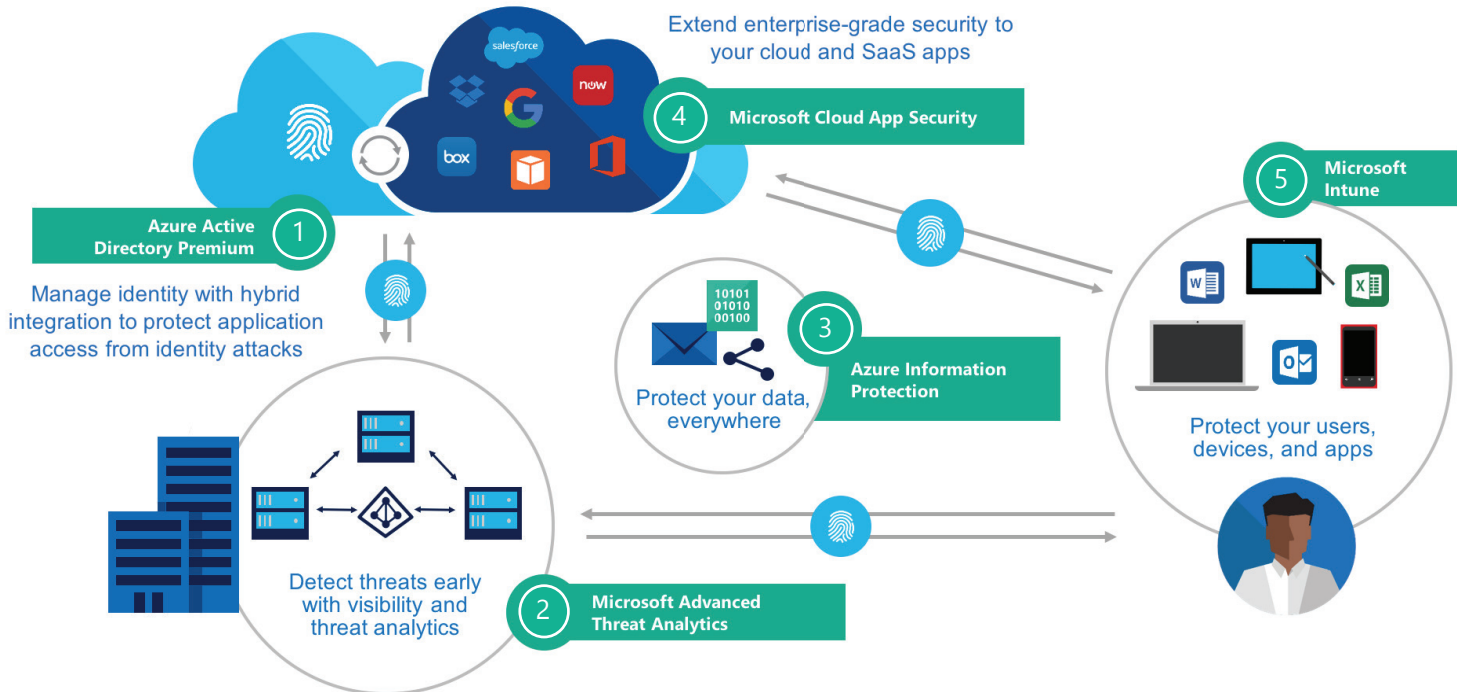

**Future-proof your investment.** As a cloud solution that integrates with your on-premises infrastructure, EMS takes the worry out of scale, maintenance, and updates.

**Simplify your set-up.** To make deployment even easier, EMS comes with FastTrack - a Microsoft service that includes best practices, tools, resources, and experts committed to make your experience with EMS a success.

## MICROSOFT MOBILITY MANAGEMENT

The enterprise mobility solution designed for a mobile-first, cloud first world.

Microsoft's Enterprise Mobility + Security solution provides a holistic framework to protect your corporate assets whether they're on-premises, on your mobile devices, or in the cloud.